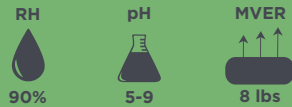

MOISTURE LIMITS

APPROVED FLOORING	AGILE®	DYNAMIC®	VERSATILE®
Broadloom Carpet	✓	✓	✓
Carpet Cushion	✓	✓	
Carpet Tile		✓	✓
Cork-backed Hard Surface	✓	✓	
Cork Underlayment	✓	✓	✓
LVT/LVP		✓	✓
Rubber		✓	
Sheet goods	✓	✓	✓
Stair Treads		✓	
VCT/VET		✓	✓
WPC/WSC		✓