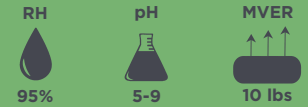

MOISTURE LIMITS

APPROVED FLOORING	AGILE®	DYNAMIC®	VERSATILE®
Broadloom Carpet	✓	✓	✓
Carpet Cushion	✓	✓	
Carpet Tile		✓	✓
Cork-backed Hard Surface	✓	✓	
Cork Underlayment	✓	✓	✓
LVT/LVP		✓	✓
Rubber		✓	
Sheet goods	✓	✓	✓
Stair Treads		✓	
VCT/VET		✓	✓
WPC/WSC		✓